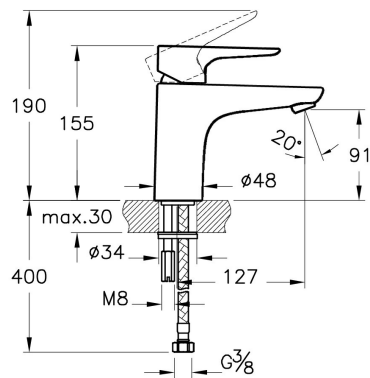

Name	X-Line Basin Mixer
Collection	X-Line
Color	Chrome
Designer	VitrA Design Team
Segments	Middle
Guarantee	10 Years
Mounting type	Standard
Finish	Chrome
Recommended Minimum Pressure	0,5-10 Bar (Recommended 1-5 Bar)
Flow Rate	5 L/min
Cartridge	35Mm Ceramic Disc Cartridge
Water Label Class	A
Brand	VitrA

Product Code: A42321EXP

Description

VitrA reserves the right to make changes in products and technical details without prior notice.

All drawings contain the necessary measurements which are subject to standard tolerances. For exact measurements, in particular for customized installation scenarios, it can only be taken from the finished ceramic product.