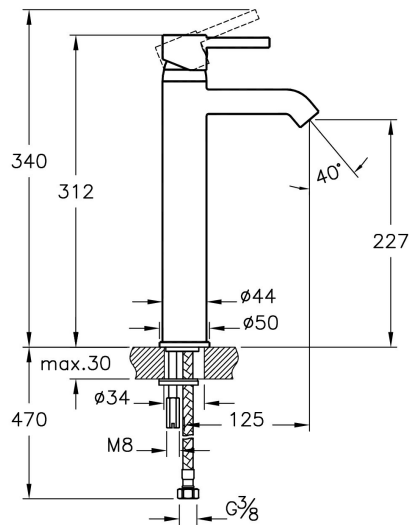

Name	Minimax S Basin Mixer
Collection	Minimax S
Color	Chrome
Segments	Middle-lower
Guarantee	10 Years
Mounting type	Standard
Finish	Chrome
Recommended Minimum Pressure	0,5-10 Bar (Recommended 1-5 Bar)
Flow Rate	9 L/min
Cartridge	35Mm Ceramic Disc Cartridge
Water Label Class	C
Brand	VitrA

Product Code: A41990EXP

Description

For Bowls

VitrA reserves the right to make changes in products and technical details without prior notice.

All drawings contain the necessary measurements which are subject to standard tolerances. For exact measurements, in particular for customized installation scenarios, it can only be taken from the finished ceramic product.