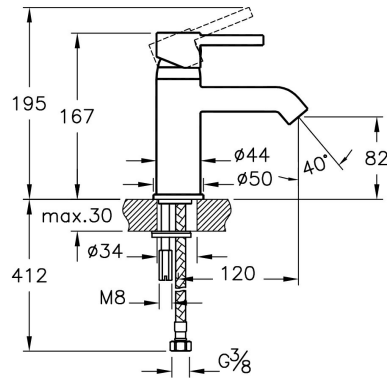

Name	Minimax S Basin Mixer
Collection	Minimax S
Color	Chrome
Segments	Middle-lower
Guarantee	10 Years
Mounting type	Standard
Finish	Chrome
Recommended Minimum Pressure	0,5-10 Bar (Recommended 1-5 Bar)
Flow Rate	9 L/min
Cartridge	35Mm Ceramic Disc Cartridge
Water Label Class	C
Brand	VitrA

Product Code: A41984EXP

Description

VitrA reserves the right to make changes in products and technical details without prior notice.

All drawings contain the necessary measurements which are subject to standard tolerances. For exact measurements, in particular for customized installation scenarios, it can only be taken from the finished ceramic product.