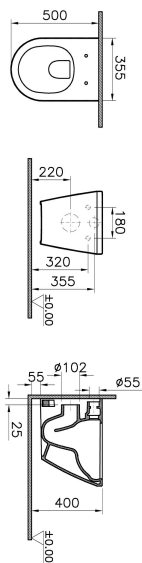

Name	Integra Wall Hung WC
Collection	Integra
Color	White
Designer	VitrA Design Team
Certificate	EPD

Product Code: 7040B003-0075

Description

Without Bidet Function, White

VitrA reserves the right to make changes in products and technical details without prior notice.

All drawings contain the necessary measurements which are subject to standard tolerances. For exact measurements, in particular for customized installation scenarios, it can only be taken from the finished ceramic product.