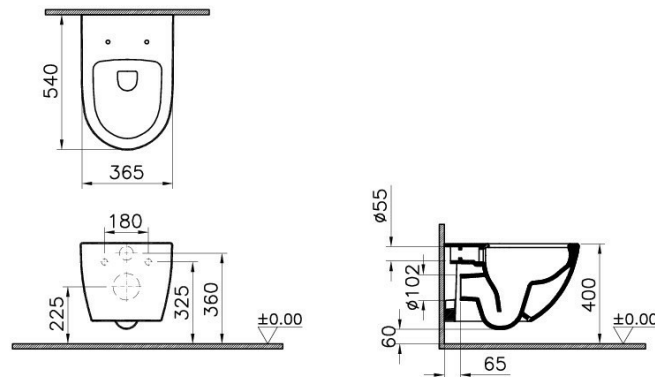

Name	Sento Rim-Ex Wall Hung WC
Collection	Sento
Color	White
Designer	VitrA Design Team
Size	54 cm
Matching Brassware	No
Bidet pipe access	Without Bidet Function
Certificate	KIWA
Certificate	NF
Certificate	CE
Certificate	LGA
Certificate	EPD
Segments	Middle

Product Code: 7748B003-0075

## Description

Without Bidet Function, 54 cm, White

- \* Duvar kalınlığına göre ilave boru gerekebilir.
- \* Additional pipe may be required due to wall thickness
- \* Ein zusätzliches Ablaufrohr ist je nach Wandstärke erforderlich

VitrA reserves the right to make changes in products and technical details without prior notice.

All drawings contain the necessary measurements which are subject to standard tolerances. For exact measurements, in particular for customized installation scenarios, it can only be taken from the finished ceramic product.