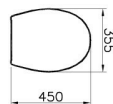

Name	Elegance WC Seat
Collection	S10
Color	White
Designer	VitrA Design Team
Soft close	Yes

Product Code: 84-003-019

Description

White, Soft Closing

VitrA reserves the right to make changes in products and technical details without prior notice.

All drawings contain the necessary measurements which are subject to standard tolerances. For exact measurements, in particular for customized installation scenarios, it can only be taken from the finished ceramic product.