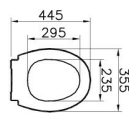

Name	Elegance WC Seat
Collection	S10
Color	White
Designer	VitrA Design Team
Soft close	Yes

Product Code: 84-003-019

Description

White, Soft Closing

VitrA reserves the right to make changes in products and technical details without prior notice.

All drawings contain the necessary measurements which are subject to standard tolerances. For exact measurements, in particular for customized installation scenarios, it can only be taken from the finished ceramic product.